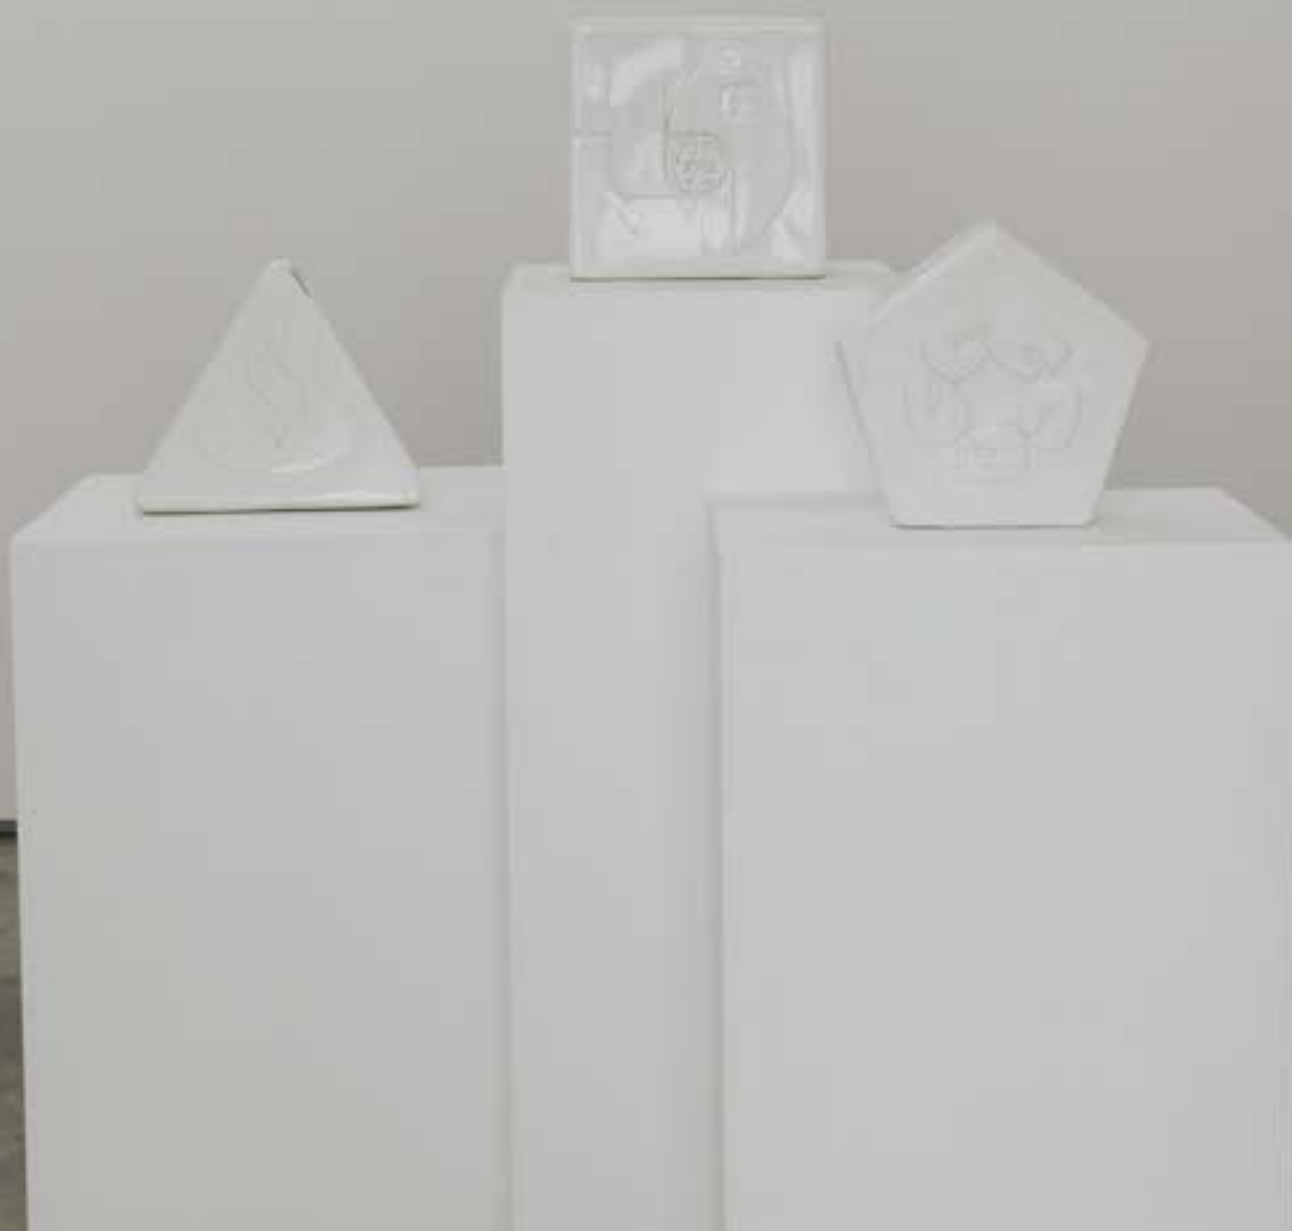

LUIS MIGUEL SURO

LUIS MIGUEL SURO

Assassination-Suicide Pistol Series, 1997

Cerámica

Ed. 5 + PA

LUIS MIGUEL SURO

Assassination-Suicide Pistol Series, 1997

Cerámica

Ed. 5 + PA

LUIS MIGUEL SURO
Serie Bancos: Santander, Serfin Banamex, 1999
Cerámica
Ed. 5 + PA

Handwritten text in Chinese characters, likely a signature or name, written in a cursive style. The characters are difficult to read due to the angle and blurriness, but appear to be '陈一凡' (Chen Yifan).

TALK

END

LUIS MIGUEL SURO

De la Serie Flower Painting Project, 2004

Óleo sobre tela

30,5 x 46 cm